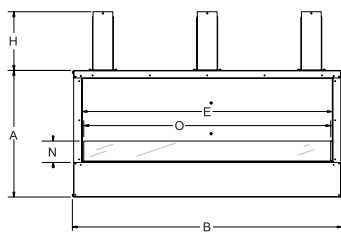

OUTDOOR LINEAR FIREPLACE SPECIFICATIONS

Outdoor Linear Fireplace includes two metal studs and noncombustible backer board. Additional materials may be required for installation.

Model	Framing Height	Framing Width	Framing Depth
OLL48FP	40 13/16	52	19 1/16
OLL48SP	40 13/16	52	22 5/16
OLL60FP	31	64	19 1/8
OLL60SP	31	64	22 1/2

Single-Sided 48-inch Fireplace

Single-Sided 60-inch Fireplace

See-Through 48-inch Fireplace

See-Through 60-inch Fireplace

Empire is committed to continuous product improvement; specifications are subject to change without notice. Dimensions in this brochure are approximate; read and follow the framing dimensions in the owners manual supplied with your Empire product. Flame size, shape, and color will vary from photos. Refer to your manual for complete installation and safety information.