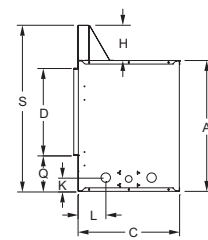

See-Through 48-inch Fireplace