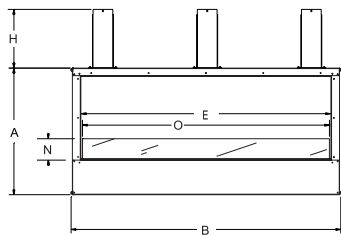

Single-Sided 48-inch Fireplace