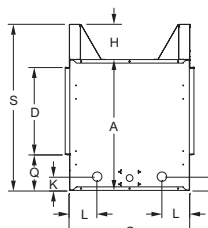

Model	A	B	C	D	E	F	G	H	I	J	K	L	M	N	O	P	Q
OLL48FP	24 5/16	51 3/4	19 1/16	16 3/16	48	19	51 3/4	6 1/2	N/A	N/A	2 9/16	5 3/16	13 21/32	3 1/2	47 3/8	N/A	6 11/16
OLL48SP	24 5/16	51 3/4	22 5/16	16 3/16	48	22 9/32	51 3/4	6 1/2	N/A	N/A	2 9/16	5 3/16	N/A	3 1/2	47 3/8	N/A	6 11/16
OLL60FP	24 1/2	63 3/4	19 1/8	16 3/16	60	19	60	6 1/2	N/A	N/A	2 9/16	5 3/16	13 21/32	3 1/2	59 3/8	N/A	6 11/16
OLL60SP	24 1/2	63 3/4	22 1/2	16 3/16	60	23 7/8	60	6 1/2	N/A	N/A	2 9/16	5 3/16	N/A	3 1/2	59 3/8	N/A	6 11/16

Single-Sided 48-inch Fireplace

Single-Sided 60-inch Fireplace

See-Through 48-inch Fireplace

See-Through 60-inch Fireplace

Empire is committed to continuous product improvement; specifications are subject to change without notice. Dimensions in this brochure are approximate; read and follow the framing dimensions in the owners manual supplied with your Empire product. Flame size, shape, and color will vary from photos. Refer to your manual for complete installation and safety information.