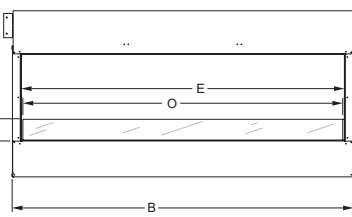

OUTDOOR LINEAR FIREPLACE SPECIFICATIONS

Outdoor Linear Fireplace includes two metal studs and noncombustible backer board. Additional materials may be required for installation.

Model	Framing Height	Framing Width	Framing Depth
OLL48FP	40 13/16	52	19 1/16
OLL48SP	40 13/16	52	22 5/16
OLL60FP	31	64	19 1/8
OLL60SP	31	64	22 1/2

Single-Sided 48-inch Fireplace

Single-Sided 60-inch Fireplace

See-Through 48-inch Fireplace

See-Through 60-inch Fireplace

Empire is committed to continuous product improvement; specifications are subject to change without notice. Dimensions in this brochure are approximate; read and follow the framing dimensions in the owners manual supplied with your Empire product. Flame size, shape, and color will vary from photos. Refer to your manual for complete installation and safety information.