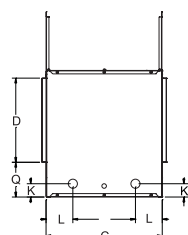

OUTDOOR LINEAR FIREPLACE SPECIFICATIONS

Outdoor Linear Fireplace includes two metal studs and noncombustible backer board. Additional materials may be required for installation.

Model	Framing Height	Framing Width	Framing Depth
OLL48FP	40 13/16	52	19 1/16
OLL48SP	40 13/16	52	22 5/16
OLL60FP	31	64	19 1/8
OLL60SP	31	64	22 1/2

Model	A	B	C	D	E	F	G	H	I	J	K	L	M	N	O	P	Q
OLL48FP	24 5/16	51 3/4	19 1/16	16 3/16	48	19	51 3/4	6 1/2	N/A	N/A	2 9/16	5 3/16	13 21/32	3 1/2	47 3/8	N/A	6 11/16
OLL48SP	24 5/16	51 3/4	22 5/16	16 3/16	48	22 9/32	51 3/4	6 1/2	N/A	N/A	2 9/16	5 3/16	N/A	3 1/2	47 3/8	N/A	6 11/16
OLL60FP	24 1/2	63 3/4	19 1/8	16 3/16	60	19	60	6 1/2	N/A	N/A	2 9/16	5 3/16	13 21/32	3 1/2	59 3/8	N/A	6 11/16
OLL60SP	24 1/2	63 3/4	22 1/2	16 3/16	60	23 7/8	60	6 1/2	N/A	N/A	2 9/16	5 3/16	N/A	3 1/2	59 3/8	N/A	6 11/16

Single-Sided 48-inch Fireplace

Single-Sided 60-inch Fireplace

See-Through 48-inch Fireplace

See-Through 60-inch Fireplace

Empire is committed to continuous product improvement; specifications are subject to change without notice. Dimensions in this brochure are approximate; read and follow the framing dimensions in the owners manual supplied with your Empire product. Flame size, shape, and color will vary from photos. Refer to your manual for complete installation and safety information.