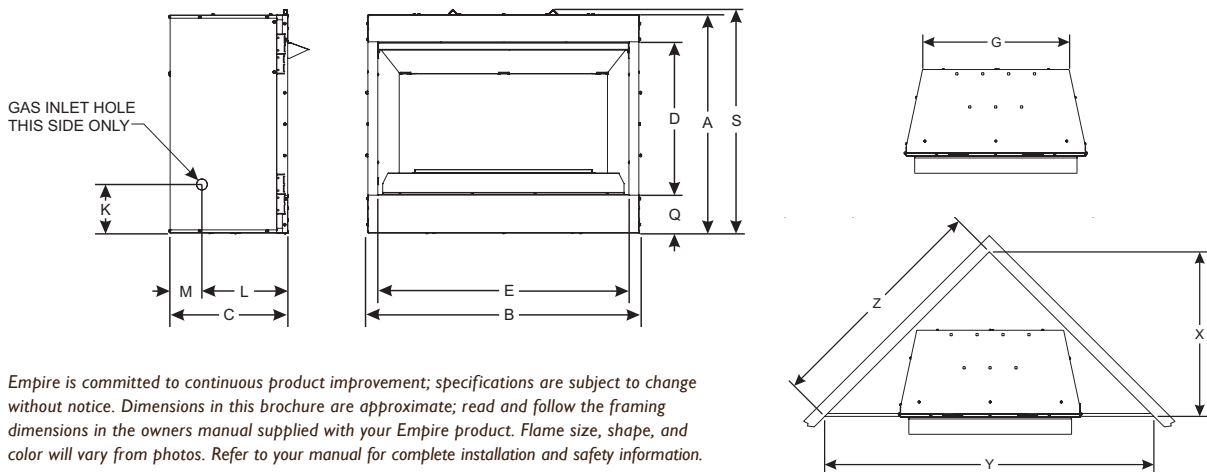

OUTDOOR FIREPLACE SPECIFICATIONS

Outdoor Fireplace includes two metal studs and noncombustible backer board. Additional materials may be required for installation.

Model	Framing Height			Framing Width			Framing Depth		
OP36FP	36			41			19 1/4		
OP42FP	36			45			19 1/4		

Model	A	B	C	D	E	G	K	L	M	Q	S	X	Y	Z
OP36FP	35 1/16	40	19	24 1/4	36	31 7/8	2 7/8	10 3/8	8 9/16	6 3/16	35 3/16	34 11/16	69 5/16	49 1/16
OP42FP	35 1/16	44	19	24 1/4	40	35 7/8	2 7/8	10 3/8	8 9/16	6 3/16	35 3/16	36 3/4	73 5/16	51 15/16

Carol Rose Coastal Collection - 36-inch Outdoor Stainless Steel Traditional Premium Fireplace with 24-inch Outdoor Wildwood Refractory Log Set in a custom surround