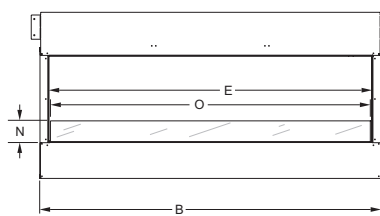

Model	A	B	C	D	E	F	G	H	I	J	K	L	M	N	O	P	Q
OLL48FP	24 5/16	51 3/4	19 1/16	16 3/16	48	19	51 3/4	6 1/2	N/A	N/A	2 9/16	5 3/16	13 21/32	3 1/2	47 3/8	N/A	6 11/16
OLL48SP	24 5/16	51 3/4	22 5/16	16 3/16	48	22 9/32	51 3/4	6 1/2	N/A	N/A	2 9/16	5 3/16	N/A	3 1/2	47 3/8	N/A	6 11/16
OLL60FP	24 1/2	63 3/4	19 1/8	16 3/16	60	19	60	6 1/2	N/A	N/A	2 9/16	5 3/16	13 21/32	3 1/2	59 3/8	N/A	6 11/16
OLL60SP	24 1/2	63 3/4	22 1/2	16 3/16	60	23 7/8	60	6 1/2	N/A	N/A	2 9/16	5 3/16	N/A	3 1/2	59 3/8	N/A	6 11/16

Single-Sided 48-inch Fireplace

Single-Sided 60-inch Fireplace

See-Through 48-inch Fireplace

See-Through 60-inch Fireplace

Empire is committed to continuous product improvement; specifications are subject to change without notice. Dimensions in this brochure are approximate; read and follow the framing dimensions in the owners manual supplied with your Empire product. Flame size, shape, and color will vary from photos. Refer to your manual for complete installation and safety information.