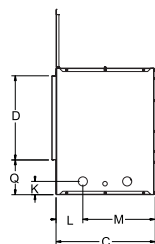

Single-Sided 60-inch Fireplace